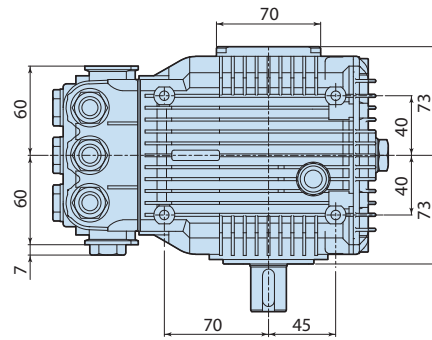

Descrizione

Details	Value
Category	Cleaning
Series	178 - XM, SXM, XMS, SXMS, XMA, SXMA, XMV, SXMV
Pump type	XM 13.17 N
Versioning	N
ARCode	7902
Output (lt/min)	13
Output (gpm)	3.43

1788500