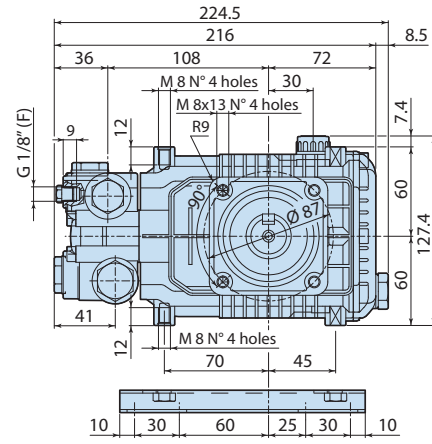

Descrizione

Details	Value
Category	Cleaning
Series	178 - XM, SXM, XMS, SXMS, XMA, SXMA, XMV, SXMV
Pump type	XM 13.17 N
Versioning	N
ARCode	7902
Output (lt/min)	13
Output (gpm)	3.43

1788500