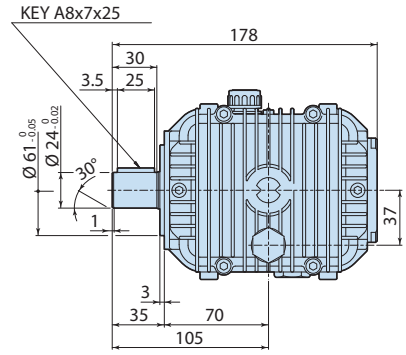

Descrizione

Details	Value
Category	Cleaning
Series	178 - XM, SXM, XMS, SXMS, XMA, SXMA, XMV, SXMV
Pump type	XM 13.17 N
Versioning	N
ARCode	7902
Output (lt/min)	13
Output (gpm)	3.43

1788500