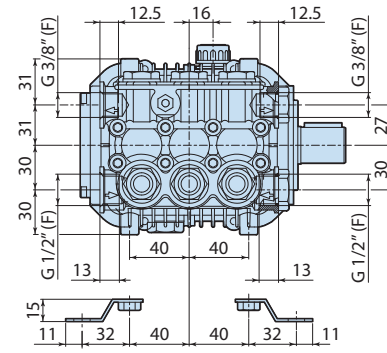

Descrizione

Details	Value
Category	Cleaning
Series	178 - XM, SXM, XMS, SXMS, XMA, SXMA, XMV, SXMV
Pump type	XM 13.17 N
Versioning	N
ARCode	7902
Output (lt/min)	13
Output (gpm)	3.43

1788500